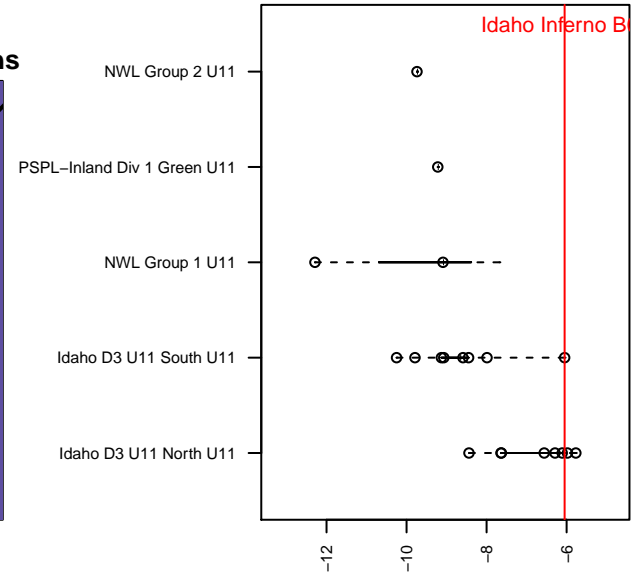

Idaho Inferno B04

, ID
 B04 total strength=644
 attack=0.87 defense=0.39
 fall league = Idaho D3 U11 South U11
 spr league = Spr Idaho D3 U11 North U11

alt names used:
 INFERNO (ID)
 INFERNO
 INFERNO
 INFERNO (ID)

Venues played:
 2015 Idaho D3 U11 South U11
 2015 GEM State Challenge U11B Silver East U
 2015 Spr Idaho D3 U11 North U11
 2015 ID Directors Cup U11B Gold U11

Idaho Inferno B04
 Dots are actual minus expected GF (blue circles) and GA (red triangles).
 Blue line is smoothed change in attack strength. Red is smoothed change in defense strength.

**attack and defense variance (black dot)
relative to other teams
and top 10 in region**

**attack and defense rating
relative to others at age
and all opponents in last 13 months**

Performance relative to 13 month average